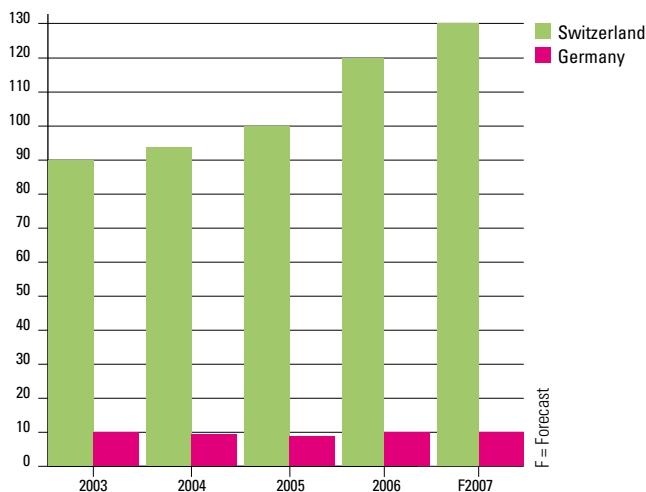

The company

Founded in 1992, DIGITAL-LOGIC is a world leader in technology. The company develops and produces miniature computer systems based on the Intel® architecture, primarily with x 86 and Pentium® processor performance. The product portfolio comprises the standard products with embedded computer boards, embedded computer modules and the MICROSPACE® computer systems. DIGITAL-LOGIC is ISO 9001 certified.

Employees

As of 01. 2007

Export countries

As of 01. 2007